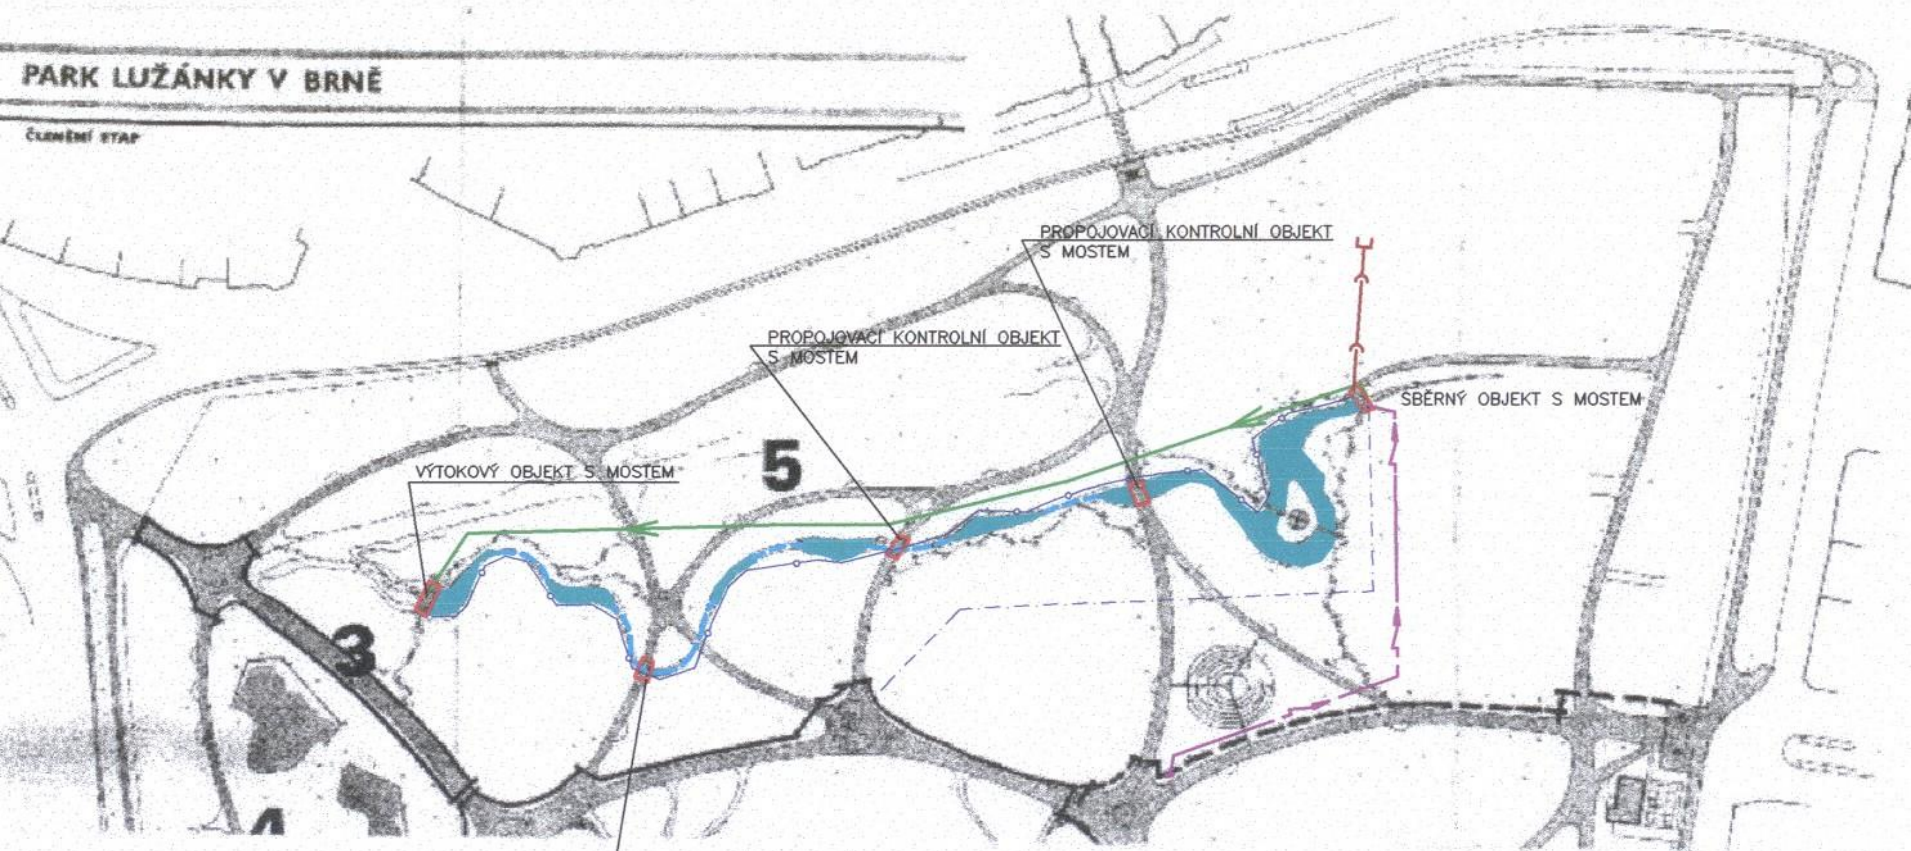

REMINISCENCE POTOKA

NÁVRH M 1:2000

PARK LUŽÁNKY V BRNĚ

ČERNÉHÍ STADP

PROPOJOVACÍ KONTROLNÍ OBJEKT S MOSTEM

LEGENDA

- recirkulace vody
- vodovodní přípojka
- elektro
- stlačený vzduch
- splašková kanalizace